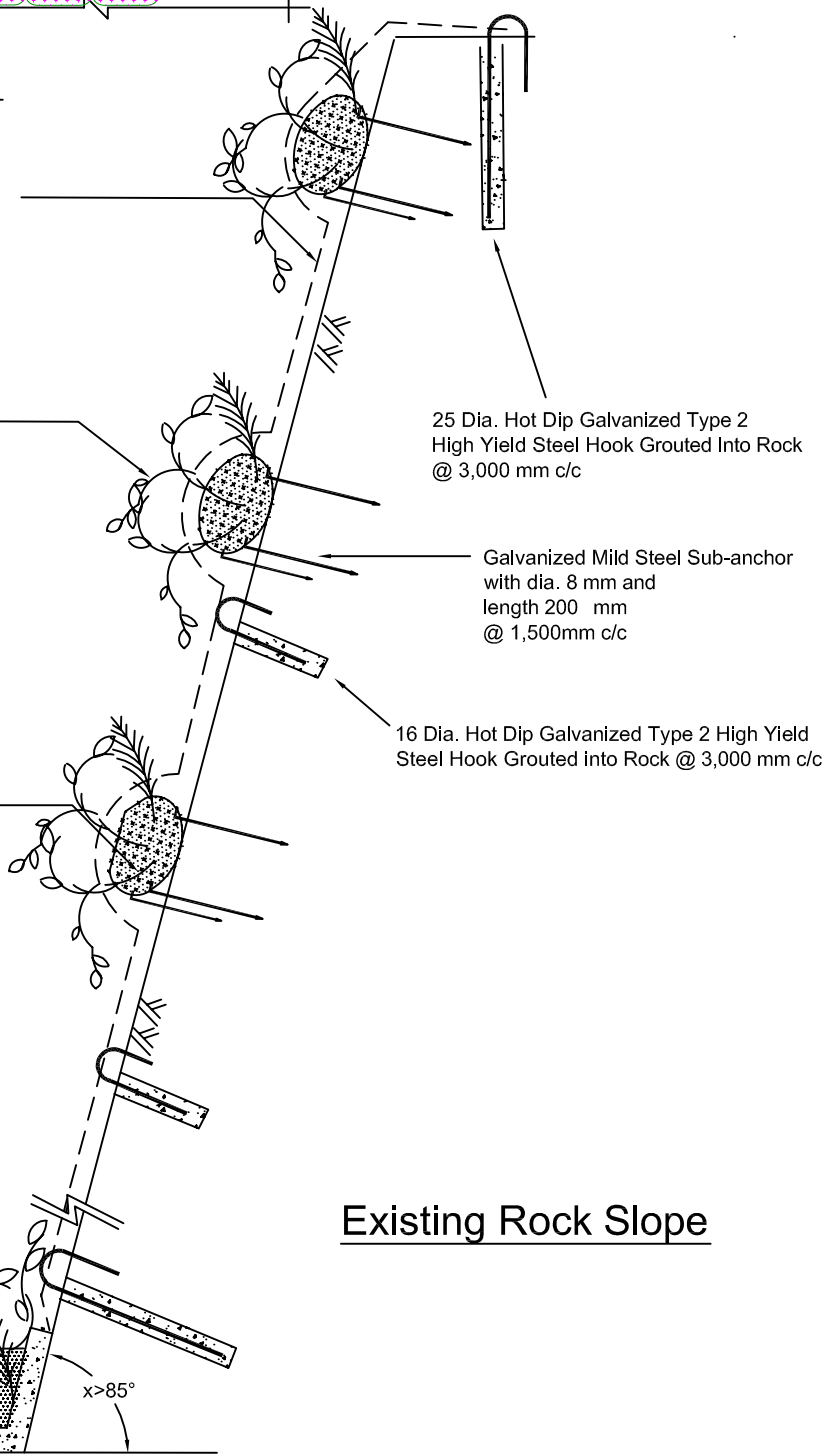

**INSTALLATION PATTERN**  
SCALE: N.T.S.

2.2 Dia., 80 x 60 Galvanized and PVC Coated Double Twisted Wire Mesh

Pit Planting of Ferns and Climber  
On each Eco-Bag

Eco-Bag 400mmL x 350mmW x 200mmD  
According to the Installation Pattern

Planting of Ferns and Climber

Planter

Existing Rock Slope

**COPY RIGHT**